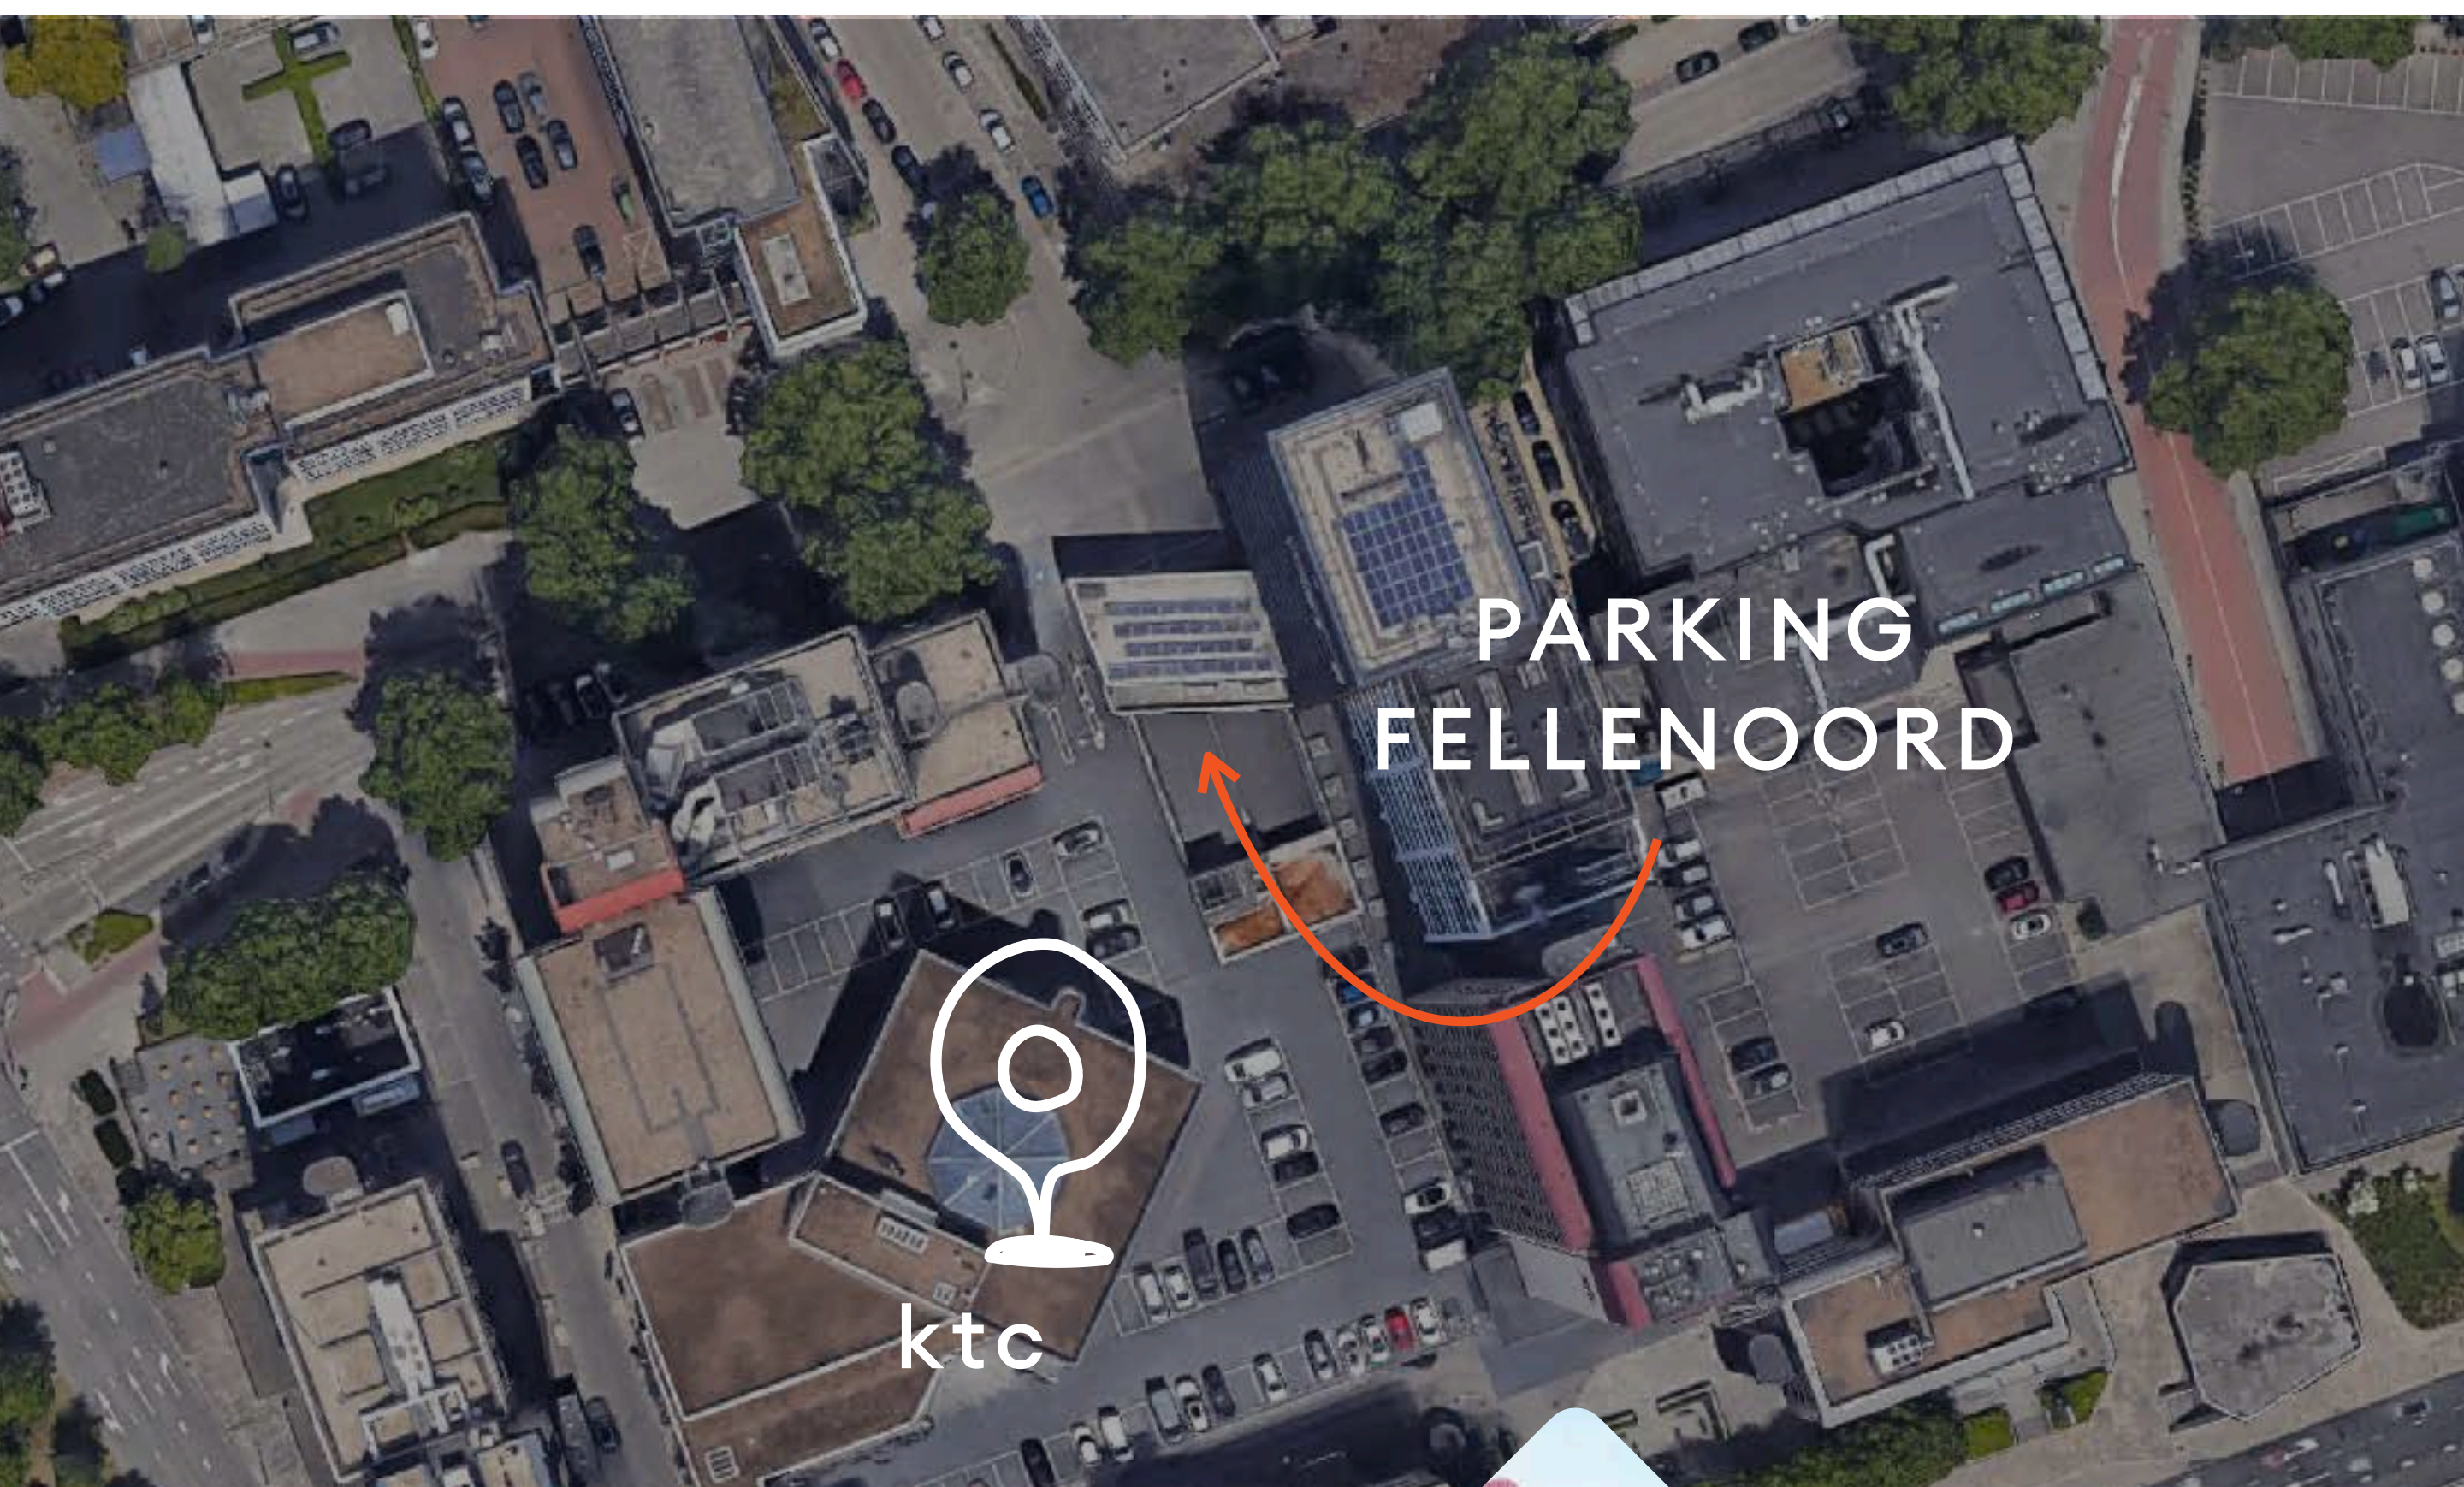

By car & parking

PARKING LOCATION

Parking Fellenoord (24/7 open)

<https://parkingyou.nl/nl/locaties/parkeren-eindhoven/parking-fellenoord/id=13>